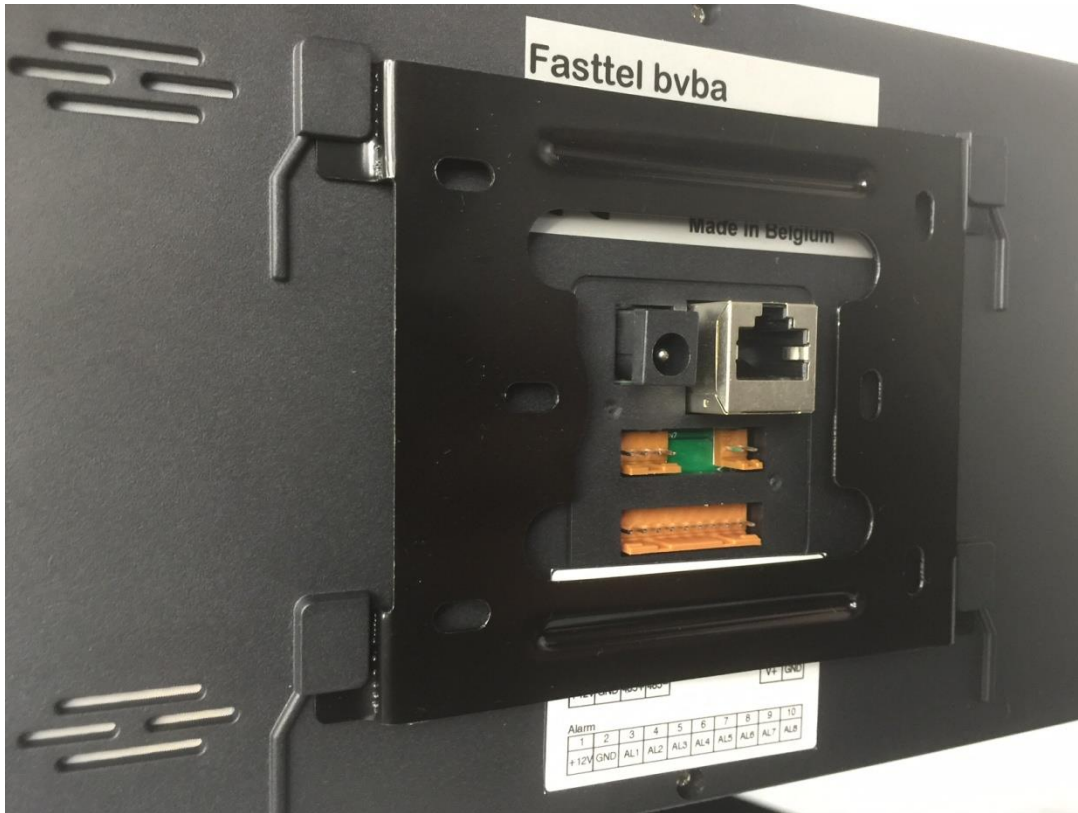

fasttel®

FT25CC 7" or 10"

The 7" or 10" Touch Screen is a real multiple talent. Together with the Fasttel FT2100/ server, it can not only communicate with your Fasttel Wizard outdoor station, it even can control the home automation, multi-room audio, security systems and monitor your surveillance cameras.

The black wall bracket keeps the FT25CC fixed on the wall. For easy connection any empty electrical box should be installed in the wall to wind up the cat 5 cable and to hide the RJ45 connector..

FT25CC Display

Specifications

Operation system	Android 4.2.2
Display	7" /10" TFT LCD
Resolution	7" / 10" LCD(1024*600)
Touch panel	Capacitive screen(multi touch)
Backlight	LED
Communication	TCP/IP
CPU	1.2 GHz
RAM	1GB
Storage	4GB
Audio codecs	G.711
Video codecs	H.264
Camera	CMOS(0.3 mega pixels)
Network	TCP/IP LAN/WLAN
Microphone	Inbuilt
Standby current	125mA
Voltage	12VDC
Temperature	-10 - +55°C
Humidity	20%~85%
Colour	Black and White
Slots	Micro USB / MICRO SD
Dimensions 7"	205x127x15mm (WxHxD)
Dimensions 10"	270x168x12mm (WxHxD)