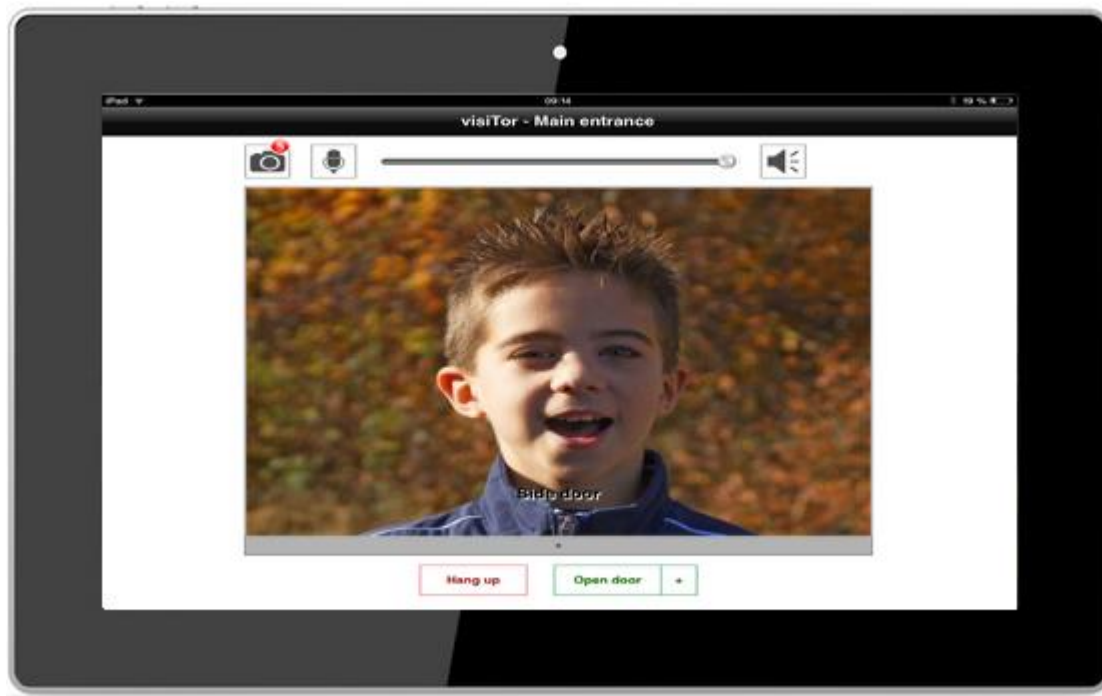

fasttel®

FT25CC 7" or 10"

The 7" or 10" Touch Screen is a real multiple talent. Together with the Fasttel FT2100/ server, it can not only communicate with your Fasttel Wizard outdoor station, it even can control the home automation, multi-room audio, security systems and monitor your surveillance cameras.

The black wall bracket keeps the FT25CC fixed on the wall. For easy connection any empty electrical box should be installed in the wall to wind up the cat 5 cable and to hide the RJ45 connector..

FT25CC Display